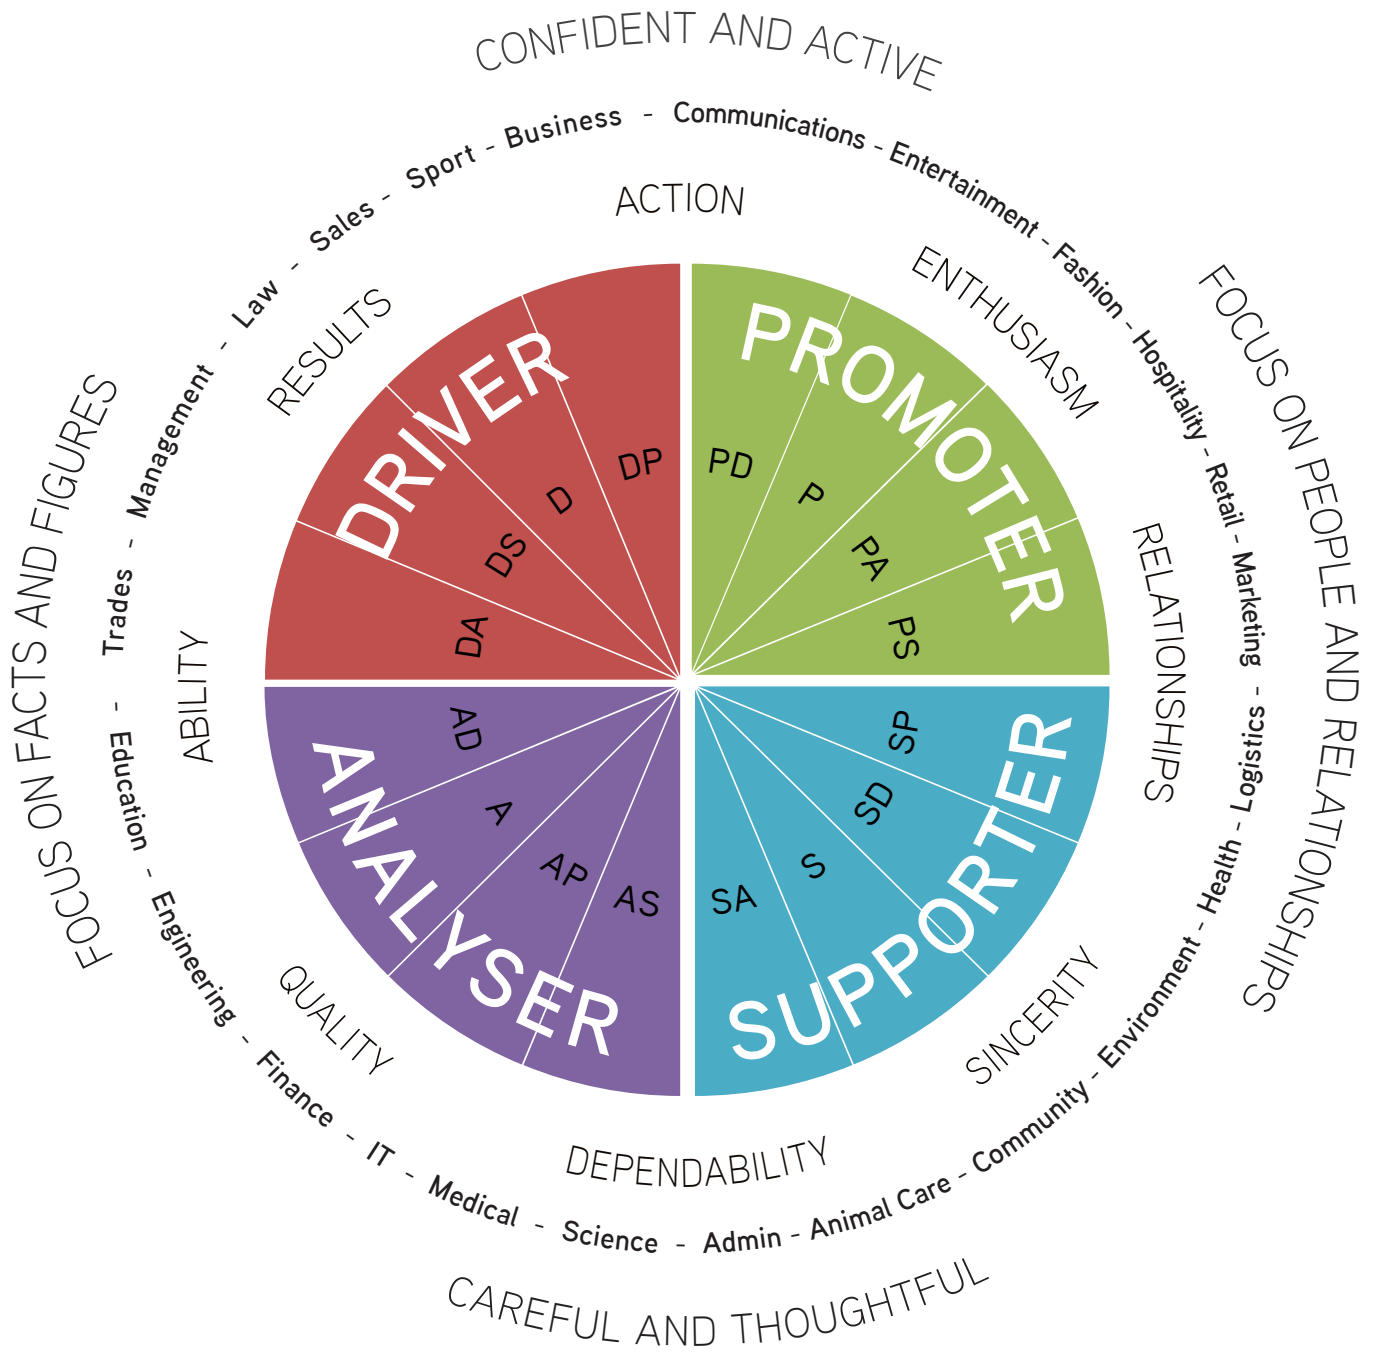

CAREER PERSONALITY MAP

How to interpret the MyCareerMatch Personality Map. Starting with the outer circle, each circle represents the following:

1. How you approach life and what you focus on
2. Careers that match your strengths
3. What's important to you
4. The 4 dominant MyCareerMatch styles (Driver, Promoter, Supporter, Analyser)
5. The 16 Individual Style combinations